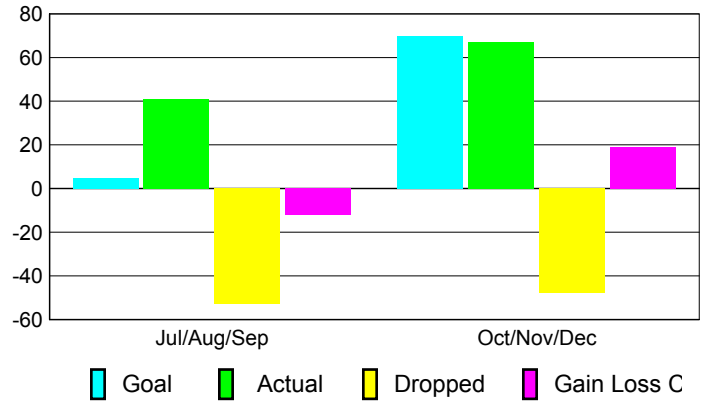

### YTD Status Quo Clubs 2010-2011

Status Quo Clubs Compared to Status Quo Members

## MEMBERSHIP

<b>Membership Results</b>
<b>2010-2011</b>

<b>Membership</b>
<b>2009-2010</b>

Month	Net Memb	Actual New	Actual Dropped	Gain/Loss of	Gain/Loss of
	Goal	Memb	Memb	Memb	Memb
Jul/Aug/Sep	5	41	-53	-12	8
Oct/Nov/Dec	70	67	-48	19	-7
<b>Totals</b>	<b>75</b>	<b>108</b>	<b>-101</b>	<b>7</b>	<b>1</b>

### Membership Results 2010-2011

Goal, New, Dropped, Gain/Loss

### Comparison of Membership Gain/Loss

Current Year Compared to the Previous Year