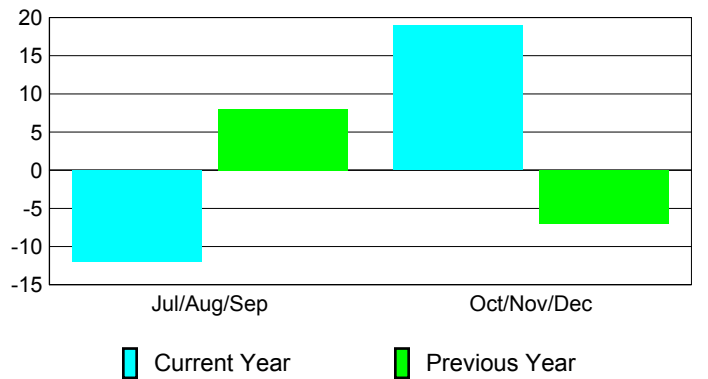

Comparison of Membership Gain/Loss

Current Year Compared to the Previous Year